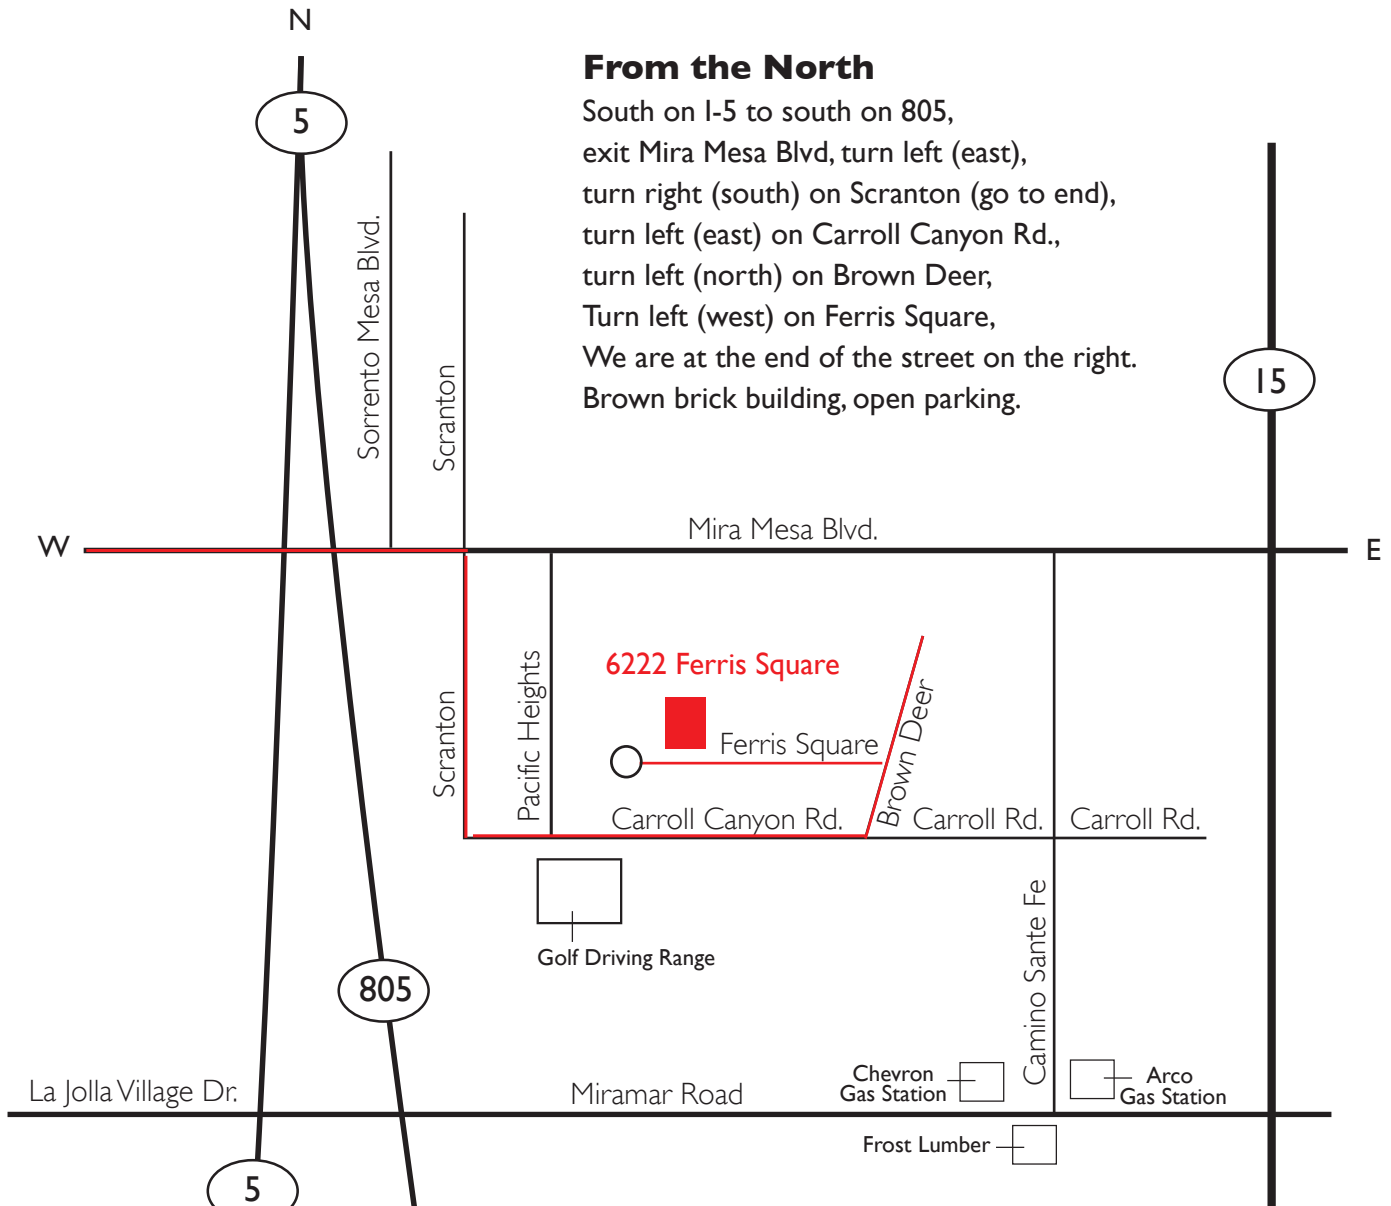

## From the North

South on I-5 to south on 805,  
exit Mira Mesa Blvd, turn left (east),  
turn right (south) on Scranton (go to end),  
turn left (east) on Carroll Canyon Rd.,  
turn left (north) on Brown Deer,  
Turn left (west) on Ferris Square,  
We are at the end of the street on the right.  
Brown brick building, open parking.

## From the South

North on 805,  
exit Miramar Rd., turn right (east),  
turn left (north) on Camino Sante Fe,  
turn left (west) on Carroll Rd.,  
turn right (north) on Brown Deer,  
Turn left (west) on Ferris Square,  
We are at the end of the street on the right.  
Brown brick building, open parking.