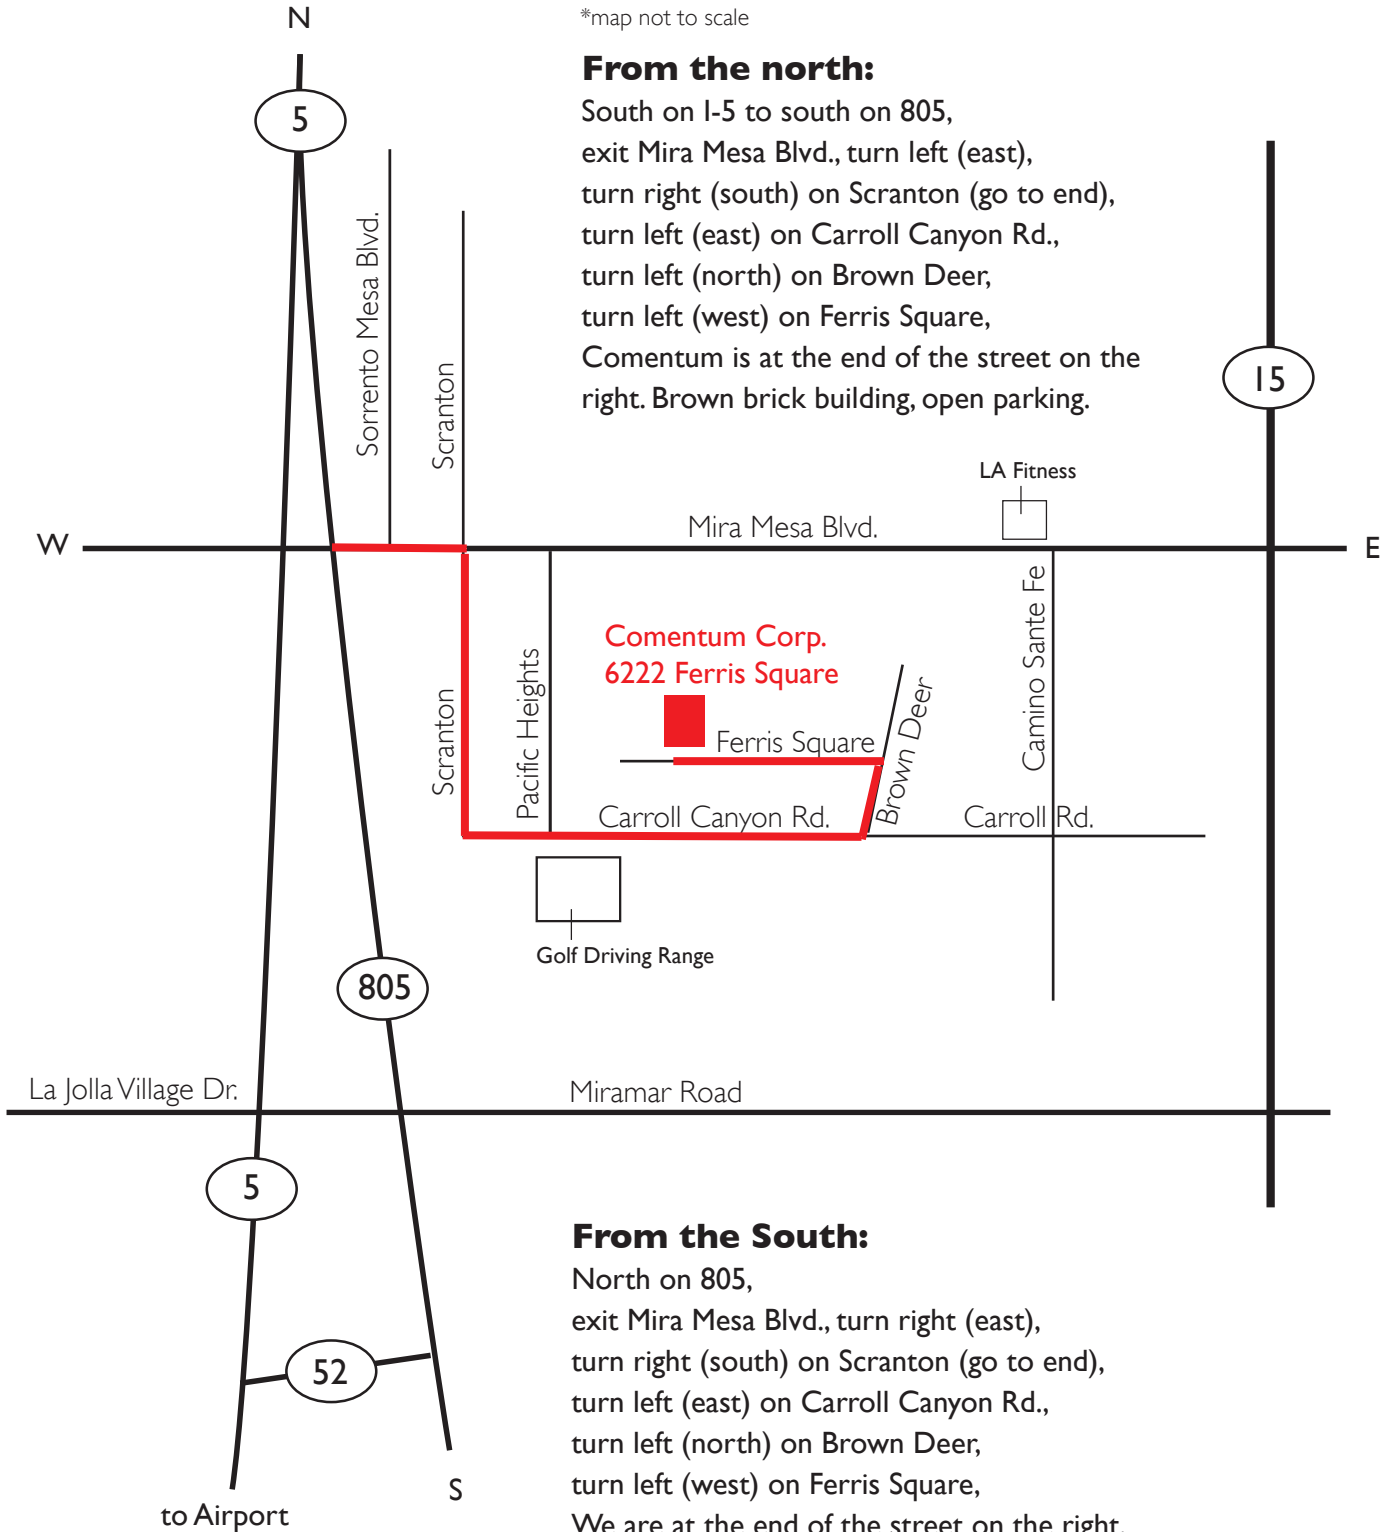

Comentum

6222 Ferris Square, San Diego, CA
(858)410-1500 (800)449-1920 fax: (858)410-0707
info@comentum.com www.comentum.com

*map not to scale

From the north:

South on I-5 to south on 805,
exit Mira Mesa Blvd., turn left (east),
turn right (south) on Scranton (go to end),
turn left (east) on Carroll Canyon Rd.,
turn left (north) on Brown Deer,
turn left (west) on Ferris Square,
Comentum is at the end of the street on the
right. Brown brick building, open parking.

From the South:

North on 805,
exit Mira Mesa Blvd., turn right (east),
turn right (south) on Scranton (go to end),
turn left (east) on Carroll Canyon Rd.,
turn left (north) on Brown Deer,
turn left (west) on Ferris Square,
We are at the end of the street on the right.
Brown brick building, open parking.